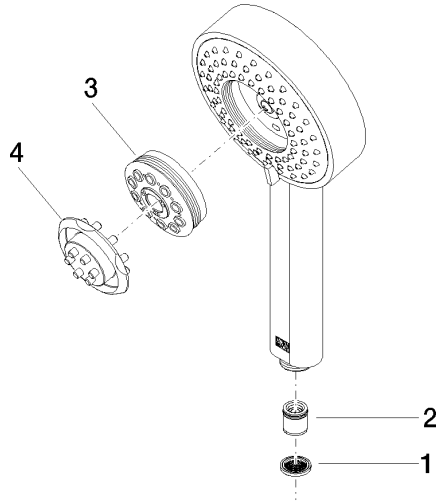

Concealed single-lever mixer with integrated shower connection with shower set - Chrome

IMO

ST 050 205 7979

Fits: IMO, MEM, CL.1

- cover plate 80 x 80 mm
 - metal shower hose 1750mm with integrated anti-twist protection
 - slide bar
 - Pipe diameter 18 mm
 - Four settings: COMPACT RAIN, COMPACT SOFT FLOW, COMPACT AQUAPRESSURE FLOW, COMPACT CASCADE, max. flow rate l/min (at 3 bar)
 - spray head Ø 120mm
- Intrinsic protection against back flow.**

ST 050 205 7979

Concealed single-lever mixer with integrated shower connection with shower set - Chrome

IMO

ST 050 205 7979

- Four settings: COMPACT RAIN, COMPACT SOFT FLOW, COMPACT AQUAPRESSURE FLOW, COMPACT CASCADE, max. flow rate 15 l/min (at 3 bar)
- with anti-scale system
- spray head Ø 120mm
- 1/2" connection

ST 050 205 7070
mm [inches]

Flow rate chart

Certificates

LGA_29980.

ST 050 205 7979

Spare parts list

No.	Item Number	Name	Quantity used	Delivery time
1	09 23 01 039 90	sieve	1	2
2	09 23 01 046 90	back-flow preventer	1	2
3	04 12 11 071 00 90	shower	1	2
4	09 30 09 022 90	key	1	2

Concealed single-lever mixer with integrated shower connection with shower set - Chrome

IMO

ST 050 205 7979

Fits: IMO, MEM, CL.1

- cover plate 80 x 80 mm
- metal shower hose 1750mm with integrated anti-twist protection
- slide bar
- Pipe diameter 18 mm