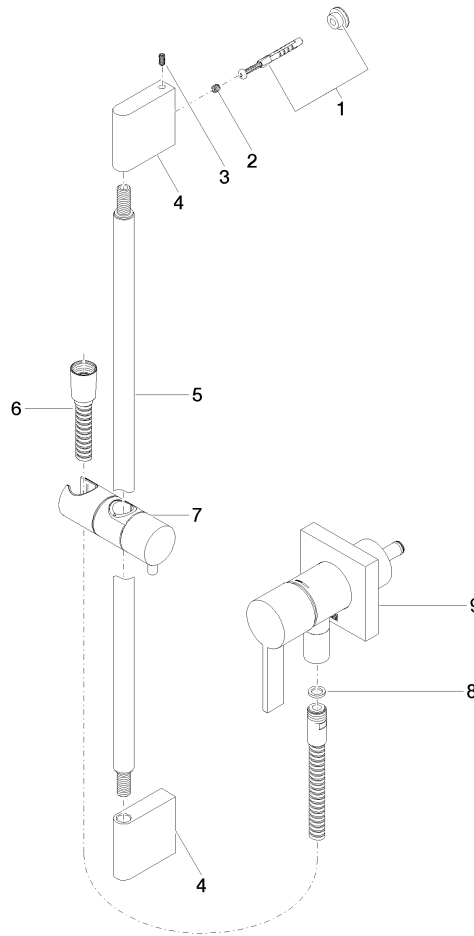

Concealed single-lever mixer with integrated shower connection with shower set - Chrome

IMO

ST 050 205 7979

Fits: IMO, MEM, CL.1

- cover plate 80 x 80 mm
 - metal shower hose 1750mm with integrated anti-twist protection
 - slide bar
 - Pipe diameter 18 mm
 - Four settings: COMPACT RAIN, COMPACT SOFT FLOW, COMPACT AQUAPRESSURE FLOW, COMPACT CASCADE, max. flow rate l/min (at 3 bar)
 - spray head Ø 120mm
- Intrinsic protection against back flow.**

Concealed single-lever mixer with integrated shower connection with shower set - Chrome

IMO

ST 050 205 7979

Fits: IMO, MEM, CL.1

- cover plate 80 x 80 mm
- metal shower hose 1750mm with integrated anti-twist protection
- slide bar
- Pipe diameter 18 mm

Concealed single-lever mixer with integrated shower connection with shower set - Chrome

IMO

ST 050 205 7979

Concealed single-lever mixer with integrated shower connection with shower set - Chrome

IMO

Certificates

Belgaqua_21-025- WRAS_2011027. LGA_29569.
27_1.

ST 050 205 7979

Spare parts list

No.	Item Number	Name	Quantity used	Delivery time
1	05 17 20 726 02 90	fixing set	1	2
2	09 31 11 049 90	pin	2	2
3	04 31 11 113 00 90	pin	2	2
4	08 17 97 054-00	holder	2	10
5	90 28 22 597 00-00	holder	1	10
6	28 322 970-00	Metal shower hose 1/2" x 3/8" x 1750 mm - Chrome	1	2
7	12 580 970-00	Slide unit - Chrome	1	10
8	90 14 20 026 00 90	seal	1	2
9	36 045 970-00	Concealed single-lever mixer with cover plate with integrated shower connection - Chrome	1	10