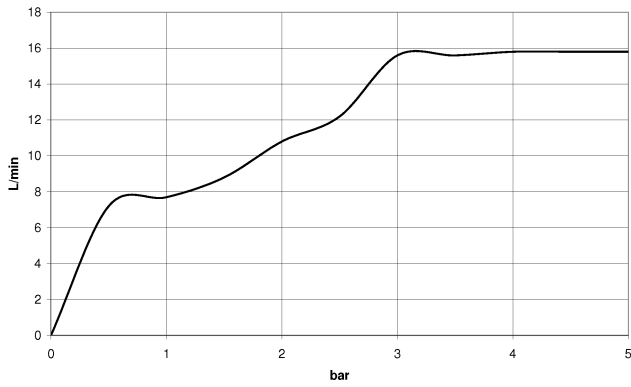

Flow rate chart

Certificates

LGA_29980.